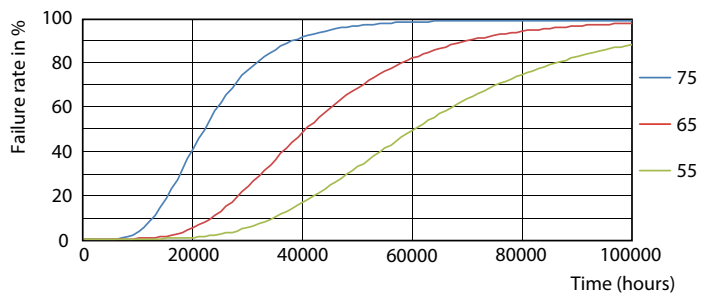

Life Expectancy Diagram