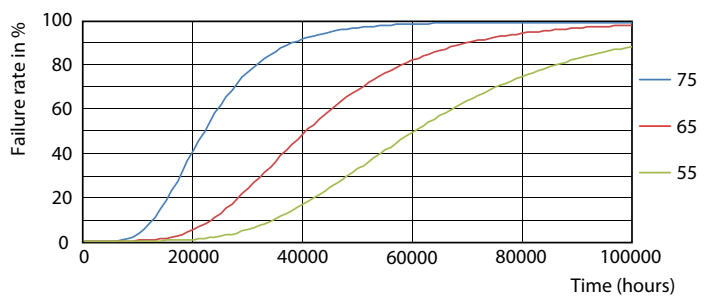

Life Expectancy Diagram