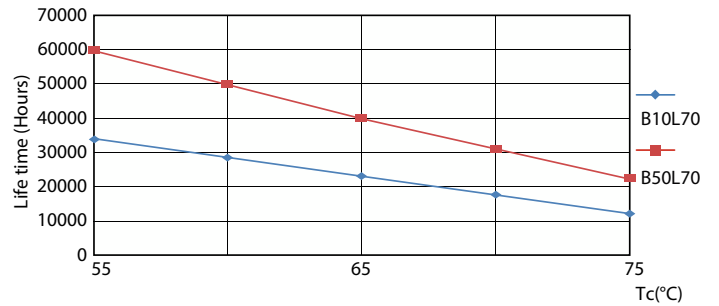

Life Expectancy Diagram