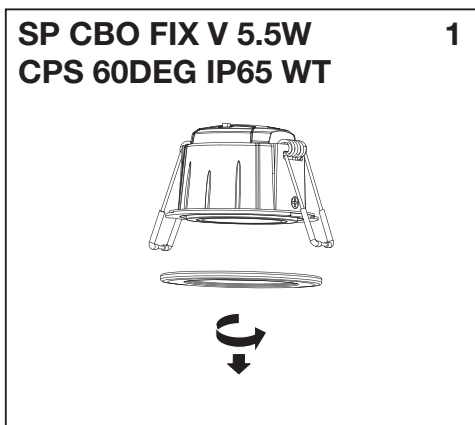

SPOT COVERABLE

	EAN	W	lm	lm/W	K	Temp ^{amb} (°C)	V~	mA	Hz	DF	▽(°)	
SP CBO FIX V 5.5W CPS 60DEG IP65 WT	4099854092701	3.6	350	97	2700	-20...+40	220-240	31 @ 3.6W 43 @ 5.5W	50/60	>0.7	60	20000
		5.5	550	100								
		3.6	380	105	3000							
		5.5	580	105								
		3.6	400	111	4000							
		5.5	600	109								
SP CBO ADJ V 5.5W CPS 60DEG IP65 WT	4099854092725	3.6	350	97	2700	-20...+40	220-240	31 @ 3.6W 43 @ 5.5W	50/60	>0.7	60	20000
		5.5	550	100								
		3.6	380	105	3000							
		5.5	580	105								
		3.6	400	111	4000							
		5.5	600	109								

5

6

7

SPOT COVERABLE

EAN	EAN		Color		Height	Length	Diameter
SPOT COVERABLE FIX 	4099854098406	SP COV RING FIX ROUND BK	BLACK		-	-	81.5
	4099854098437	SP COV RING FIX ROUND BN	BRUSHED NICKEL		-	-	81.5
	4099854099274	SP COV RING FIX SQUARE BN	BRUSHED NICKEL		81.5	81.5	-
	4099854099304	SP COV RING FIX SQUARE WT	WHITE		81.5	81.5	-
	4099854099335	SP COV RING FIX SQUARE BK	BLACK		81.5	81.5	-
SPOT COVERABLE ADJUSTABLE 	4099854097911	SP COV RING ADJ ROUND BK	BLACK		-	-	81.5
	4099854097935	SP COV RING ADJ ROUND BN	BRUSHED NICKEL		-	-	81.5
	4099854097959	SP COV RING ADJ SQUARE BN	BRUSHED NICKEL		81.5	81.5	-
	4099854097973	SP COV RING ADJ SQUARE WT	WHITE		81.5	81.5	-
	4099854097997	SP COV RING ADJ SQUARE BK	BRUSHED NICKEL		81.5	81.5	-