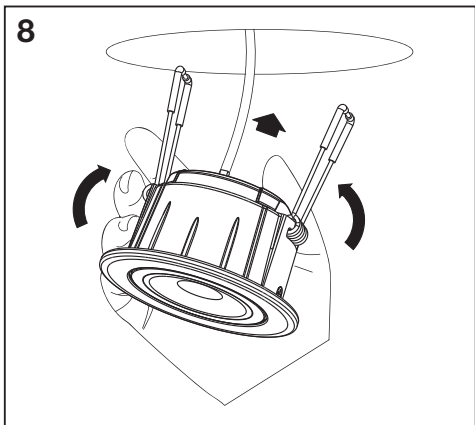

5

6

7

SPOT COVERABLE

EAN	EAN		Color		Height	Length	Diameter
SPOT COVERABLE FIX 	4099854098406	SP COV RING FIX ROUND BK	BLACK		-	-	81.5
	4099854098437	SP COV RING FIX ROUND BN	BRUSHED NICKEL		-	-	81.5
	4099854099274	SP COV RING FIX SQUARE BN	BRUSHED NICKEL		81.5	81.5	-
	4099854099304	SP COV RING FIX SQUARE WT	WHITE		81.5	81.5	-
	4099854099335	SP COV RING FIX SQUARE BK	BLACK		81.5	81.5	-
SPOT COVERABLE ADJUSTABLE 	4099854097911	SP COV RING ADJ ROUND BK	BLACK		-	-	81.5
	4099854097935	SP COV RING ADJ ROUND BN	BRUSHED NICKEL		-	-	81.5
	4099854097959	SP COV RING ADJ SQUARE BN	BRUSHED NICKEL		81.5	81.5	-
	4099854097973	SP COV RING ADJ SQUARE WT	WHITE		81.5	81.5	-
	4099854097997	SP COV RING ADJ SQUARE BK	BRUSHED NICKEL		81.5	81.5	-