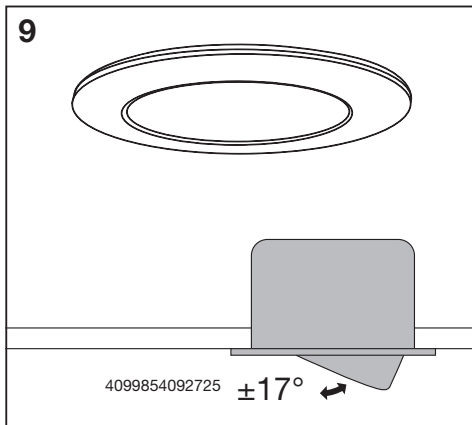

SPOT COVERABLE

	EAN	W	lm	lm/W	K	Temp ^{amb} (°C)	V~	mA	Hz	DF	▽(°)	
SP CBO FIX V 5.5W CPS 60DEG IP65 WT	4099854092701	3.6	350	97	2700	-20...+40	220-240	31 @ 3.6W 43 @ 5.5W	50/60	>0.7	60	20000
		5.5	550	100								
		3.6	380	105	3000							
		5.5	580	105								
		3.6	400	111	4000							
		5.5	600	109								
SP CBO ADJ V 5.5W CPS 60DEG IP65 WT	4099854092725	3.6	350	97	2700	-20...+40	220-240	31 @ 3.6W 43 @ 5.5W	50/60	>0.7	60	20000
		5.5	550	100								
		3.6	380	105	3000							
		5.5	580	105								
		3.6	400	111	4000							
		5.5	600	109								

5

6

7

SPOT COVERABLE

EAN	EAN		Color		Height	Length	Diameter
SPOT COVERABLE FIX 	4099854098406	SP COV RING FIX ROUND BK	BLACK		-	-	81.5
	4099854098437	SP COV RING FIX ROUND BN	BRUSHED NICKEL		-	-	81.5
	4099854099274	SP COV RING FIX SQUARE BN	BRUSHED NICKEL		81.5	81.5	-
	4099854099304	SP COV RING FIX SQUARE WT	WHITE		81.5	81.5	-
	4099854099335	SP COV RING FIX SQUARE BK	BLACK		81.5	81.5	-
SPOT COVERABLE ADJUSTABLE 	4099854097911	SP COV RING ADJ ROUND BK	BLACK		-	-	81.5
	4099854097935	SP COV RING ADJ ROUND BN	BRUSHED NICKEL		-	-	81.5
	4099854097959	SP COV RING ADJ SQUARE BN	BRUSHED NICKEL		81.5	81.5	-
	4099854097973	SP COV RING ADJ SQUARE WT	WHITE		81.5	81.5	-
	4099854097997	SP COV RING ADJ SQUARE BK	BRUSHED NICKEL		81.5	81.5	-