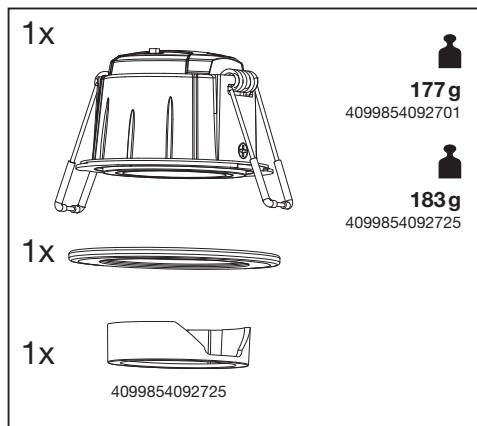

SPOT COVERABLE

	EAN	W	lm	lm/W	K	Temp ^{amb} (°C)	V~	mA	Hz	DF	▽(°)	
SP CBO FIX V 5.5W CPS 60DEG IP65 WT	4099854092701	3.6	350	97	2700	-20...+40	220-240	31 @ 3.6W 43 @ 5.5W	50/60	>0.7	60	20000
		5.5	550	100								
		3.6	380	105	3000							
		5.5	580	105								
		3.6	400	111	4000							
		5.5	600	109								
SP CBO ADJ V 5.5W CPS 60DEG IP65 WT	4099854092725	3.6	350	97	2700	-20...+40	220-240	31 @ 3.6W 43 @ 5.5W	50/60	>0.7	60	20000
		5.5	550	100								
		3.6	380	105	3000							
		5.5	580	105								
		3.6	400	111	4000							
		5.5	600	109								

5

6

7

SPOT COVERABLE

EAN	EAN		Color		Height	Length	Diameter
SPOT COVERABLE FIX 	4099854098406	SP COV RING FIX ROUND BK	BLACK		-	-	81.5
	4099854098437	SP COV RING FIX ROUND BN	BRUSHED NICKEL		-	-	81.5
	4099854099274	SP COV RING FIX SQUARE BN	BRUSHED NICKEL		81.5	81.5	-
	4099854099304	SP COV RING FIX SQUARE WT	WHITE		81.5	81.5	-
	4099854099335	SP COV RING FIX SQUARE BK	BLACK		81.5	81.5	-
SPOT COVERABLE ADJUSTABLE 	4099854097911	SP COV RING ADJ ROUND BK	BLACK		-	-	81.5
	4099854097935	SP COV RING ADJ ROUND BN	BRUSHED NICKEL		-	-	81.5
	4099854097959	SP COV RING ADJ SQUARE BN	BRUSHED NICKEL		81.5	81.5	-
	4099854097973	SP COV RING ADJ SQUARE WT	WHITE		81.5	81.5	-
	4099854097997	SP COV RING ADJ SQUARE BK	BRUSHED NICKEL		81.5	81.5	-