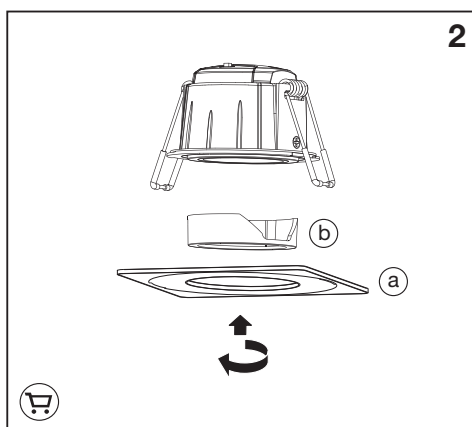

5

6

7

SPOT COVERABLE

EAN	EAN		Color		Height	Length	Diameter
SPOT COVERABLE FIX 	4099854098406	SP COV RING FIX ROUND BK	BLACK		-	-	81.5
	4099854098437	SP COV RING FIX ROUND BN	BRUSHED NICKEL		-	-	81.5
	4099854099274	SP COV RING FIX SQUARE BN	BRUSHED NICKEL		81.5	81.5	-
	4099854099304	SP COV RING FIX SQUARE WT	WHITE		81.5	81.5	-
	4099854099335	SP COV RING FIX SQUARE BK	BLACK		81.5	81.5	-
SPOT COVERABLE ADJUSTABLE 	4099854097911	SP COV RING ADJ ROUND BK	BLACK		-	-	81.5
	4099854097935	SP COV RING ADJ ROUND BN	BRUSHED NICKEL		-	-	81.5
	4099854097959	SP COV RING ADJ SQUARE BN	BRUSHED NICKEL		81.5	81.5	-
	4099854097973	SP COV RING ADJ SQUARE WT	WHITE		81.5	81.5	-
	4099854097997	SP COV RING ADJ SQUARE BK	BRUSHED NICKEL		81.5	81.5	-