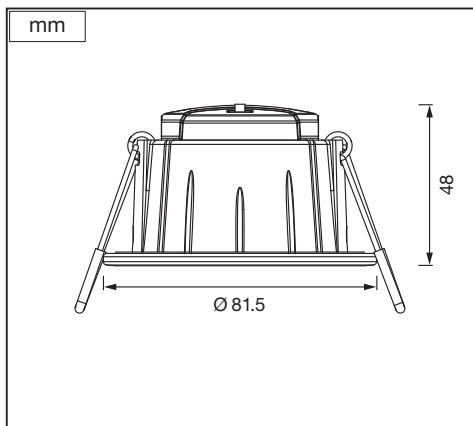

SPOT COVERABLE

	EAN	W	lm	lm/W	K	Temp ^{amb} (°C)	V~	mA	Hz	DF	▽(°)	
SP CBO FIX V 5.5W CPS 60DEG IP65 WT	4099854092701	3.6	350	97	2700	-20...+40	220-240	31 @ 3.6W 43 @ 5.5W	50/60	>0.7	60	20000
		5.5	550	100								
		3.6	380	105	3000							
		5.5	580	105								
		3.6	400	111	4000							
		5.5	600	109								
SP CBO ADJ V 5.5W CPS 60DEG IP65 WT	4099854092725	3.6	350	97	2700	-20...+40	220-240	31 @ 3.6W 43 @ 5.5W	50/60	>0.7	60	20000
		5.5	550	100								
		3.6	380	105	3000							
		5.5	580	105								
		3.6	400	111	4000							
		5.5	600	109								

5

6

7

SPOT COVERABLE

EAN	EAN		Color		Height	Length	Diameter
SPOT COVERABLE FIX 	4099854098406	SP COV RING FIX ROUND BK	BLACK		-	-	81.5
	4099854098437	SP COV RING FIX ROUND BN	BRUSHED NICKEL		-	-	81.5
	4099854099274	SP COV RING FIX SQUARE BN	BRUSHED NICKEL		81.5	81.5	-
	4099854099304	SP COV RING FIX SQUARE WT	WHITE		81.5	81.5	-
	4099854099335	SP COV RING FIX SQUARE BK	BLACK		81.5	81.5	-
SPOT COVERABLE ADJUSTABLE 	4099854097911	SP COV RING ADJ ROUND BK	BLACK		-	-	81.5
	4099854097935	SP COV RING ADJ ROUND BN	BRUSHED NICKEL		-	-	81.5
	4099854097959	SP COV RING ADJ SQUARE BN	BRUSHED NICKEL		81.5	81.5	-
	4099854097973	SP COV RING ADJ SQUARE WT	WHITE		81.5	81.5	-
	4099854097997	SP COV RING ADJ SQUARE BK	BRUSHED NICKEL		81.5	81.5	-