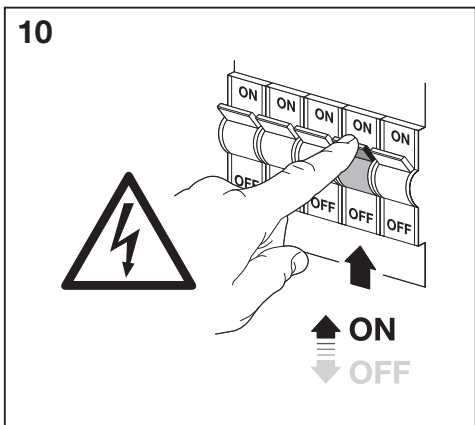

5

6

7

SPOT COVERABLE

EAN	EAN		Color		Height	Length	Diameter
SPOT COVERABLE FIX 	4099854098406	SP COV RING FIX ROUND BK	BLACK		-	-	81.5
	4099854098437	SP COV RING FIX ROUND BN	BRUSHED NICKEL		-	-	81.5
	4099854099274	SP COV RING FIX SQUARE BN	BRUSHED NICKEL		81.5	81.5	-
	4099854099304	SP COV RING FIX SQUARE WT	WHITE		81.5	81.5	-
	4099854099335	SP COV RING FIX SQUARE BK	BLACK		81.5	81.5	-
SPOT COVERABLE ADJUSTABLE 	4099854097911	SP COV RING ADJ ROUND BK	BLACK		-	-	81.5
	4099854097935	SP COV RING ADJ ROUND BN	BRUSHED NICKEL		-	-	81.5
	4099854097959	SP COV RING ADJ SQUARE BN	BRUSHED NICKEL		81.5	81.5	-
	4099854097973	SP COV RING ADJ SQUARE WT	WHITE		81.5	81.5	-
	4099854097997	SP COV RING ADJ SQUARE BK	BRUSHED NICKEL		81.5	81.5	-