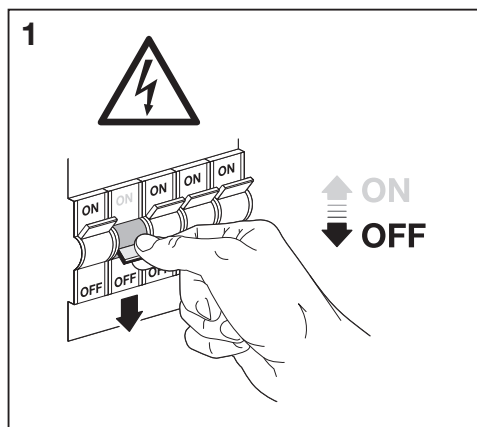

SPOT COVERABLE

	EAN	W	lm	lm/W	K	Temp ^{amb} (°C)	V~	mA	Hz	DF	▽(°)	
SP CBO FIX V 5.5W CPS 60DEG IP65 WT	4099854092701	3.6	350	97	2700	-20...+40	220-240	31 @ 3.6W 43 @ 5.5W	50/60	>0.7	60	20000
		5.5	550	100								
		3.6	380	105	3000							
		5.5	580	105								
		3.6	400	111	4000							
		5.5	600	109								
SP CBO ADJ V 5.5W CPS 60DEG IP65 WT	4099854092725	3.6	350	97	2700	-20...+40	220-240	31 @ 3.6W 43 @ 5.5W	50/60	>0.7	60	20000
		5.5	550	100								
		3.6	380	105	3000							
		5.5	580	105								
		3.6	400	111	4000							
		5.5	600	109								

5

6

7

SPOT COVERABLE

EAN	EAN		Color		Height	Length	Diameter
SPOT COVERABLE FIX 	4099854098406	SP COV RING FIX ROUND BK	BLACK		-	-	81.5
	4099854098437	SP COV RING FIX ROUND BN	BRUSHED NICKEL		-	-	81.5
	4099854099274	SP COV RING FIX SQUARE BN	BRUSHED NICKEL		81.5	81.5	-
	4099854099304	SP COV RING FIX SQUARE WT	WHITE		81.5	81.5	-
	4099854099335	SP COV RING FIX SQUARE BK	BLACK		81.5	81.5	-
SPOT COVERABLE ADJUSTABLE 	4099854097911	SP COV RING ADJ ROUND BK	BLACK		-	-	81.5
	4099854097935	SP COV RING ADJ ROUND BN	BRUSHED NICKEL		-	-	81.5
	4099854097959	SP COV RING ADJ SQUARE BN	BRUSHED NICKEL		81.5	81.5	-
	4099854097973	SP COV RING ADJ SQUARE WT	WHITE		81.5	81.5	-
	4099854097997	SP COV RING ADJ SQUARE BK	BRUSHED NICKEL		81.5	81.5	-