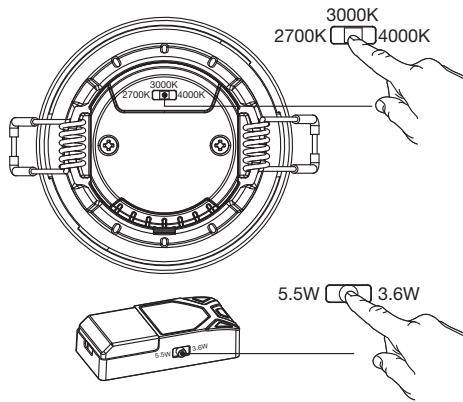

SPOT COVERABLE

	EAN	W	lm	lm/W	K	Temp ^{amb} (°C)	V~	mA	Hz	DF	▽(°)	
SP CBO FIX V 5.5W CPS 60DEG IP65 WT	4099854092701	3.6	350	97	2700	-20...+40	220-240	31 @ 3.6W 43 @ 5.5W	50/60	>0.7	60	20000
		5.5	550	100								
		3.6	380	105	3000							
		5.5	580	105								
		3.6	400	111	4000							
		5.5	600	109								
SP CBO ADJ V 5.5W CPS 60DEG IP65 WT	4099854092725	3.6	350	97	2700	-20...+40	220-240	31 @ 3.6W 43 @ 5.5W	50/60	>0.7	60	20000
		5.5	550	100								
		3.6	380	105	3000							
		5.5	580	105								
		3.6	400	111	4000							
		5.5	600	109								

5

6

7

SPOT COVERABLE

EAN	EAN		Color		Height	Length	Diameter
SPOT COVERABLE FIX 	4099854098406	SP COV RING FIX ROUND BK	BLACK		-	-	81.5
	4099854098437	SP COV RING FIX ROUND BN	BRUSHED NICKEL		-	-	81.5
	4099854099274	SP COV RING FIX SQUARE BN	BRUSHED NICKEL		81.5	81.5	-
	4099854099304	SP COV RING FIX SQUARE WT	WHITE		81.5	81.5	-
	4099854099335	SP COV RING FIX SQUARE BK	BLACK		81.5	81.5	-
SPOT COVERABLE ADJUSTABLE 	4099854097911	SP COV RING ADJ ROUND BK	BLACK		-	-	81.5
	4099854097935	SP COV RING ADJ ROUND BN	BRUSHED NICKEL		-	-	81.5
	4099854097959	SP COV RING ADJ SQUARE BN	BRUSHED NICKEL		81.5	81.5	-
	4099854097973	SP COV RING ADJ SQUARE WT	WHITE		81.5	81.5	-
	4099854097997	SP COV RING ADJ SQUARE BK	BRUSHED NICKEL		81.5	81.5	-