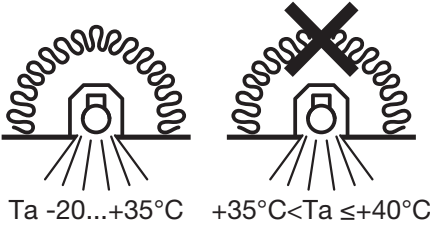

EAN	n	LED	QR code	ENERGY * X =
SP CBO FIX V 5.5W CPS 60DEG IP65 WT	4099854092701	1	AC50676		E
SP CBO ADJ V 5.5W CPS 60DEG IP65 WT	4099854092725	1	AC50677		E

FR
Cet appareil se recycle

À DÉPOSER EN MAGASIN

OU

À DÉPOSER EN DÉCHÈTERIE

Points de collecte sur www.quefairedemesdechets.fr

C10567405
G11163183
26.04.2023

LEDVANCE GmbH
Steinerne Furt 62
86167 Augsburg, Germany
www.ledvance.com