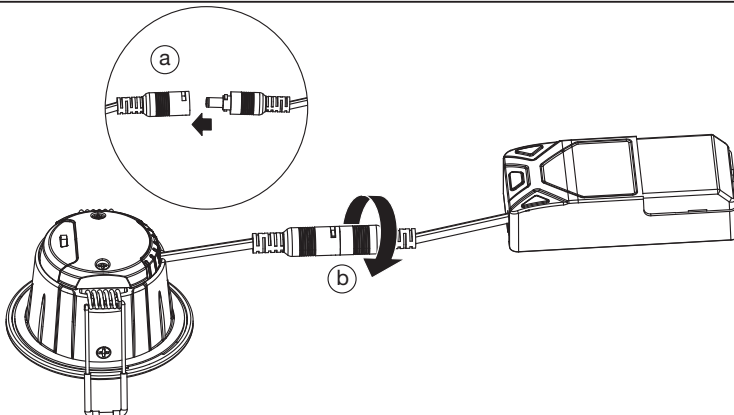

SPOT COVERABLE

	EAN	W	lm	lm/W	K	Temp ^{amb} (°C)	V~	mA	Hz	DF	▽(°)	
SP CBO FIX V 5.5W CPS 60DEG IP65 WT	4099854092701	3.6	350	97	2700	-20...+40	220-240	31 @ 3.6W 43 @ 5.5W	50/60	>0.7	60	20000
		5.5	550	100								
		3.6	380	105	3000							
		5.5	580	105								
		3.6	400	111	4000							
		5.5	600	109								
SP CBO ADJ V 5.5W CPS 60DEG IP65 WT	4099854092725	3.6	350	97	2700	-20...+40	220-240	31 @ 3.6W 43 @ 5.5W	50/60	>0.7	60	20000
		5.5	550	100								
		3.6	380	105	3000							
		5.5	580	105								
		3.6	400	111	4000							
		5.5	600	109								

5

6

7

SPOT COVERABLE

EAN	EAN		Color		Height	Length	Diameter
SPOT COVERABLE FIX 	4099854098406	SP COV RING FIX ROUND BK	BLACK		-	-	81.5
	4099854098437	SP COV RING FIX ROUND BN	BRUSHED NICKEL		-	-	81.5
	4099854099274	SP COV RING FIX SQUARE BN	BRUSHED NICKEL		81.5	81.5	-
	4099854099304	SP COV RING FIX SQUARE WT	WHITE		81.5	81.5	-
	4099854099335	SP COV RING FIX SQUARE BK	BLACK		81.5	81.5	-
SPOT COVERABLE ADJUSTABLE 	4099854097911	SP COV RING ADJ ROUND BK	BLACK		-	-	81.5
	4099854097935	SP COV RING ADJ ROUND BN	BRUSHED NICKEL		-	-	81.5
	4099854097959	SP COV RING ADJ SQUARE BN	BRUSHED NICKEL		81.5	81.5	-
	4099854097973	SP COV RING ADJ SQUARE WT	WHITE		81.5	81.5	-
	4099854097997	SP COV RING ADJ SQUARE BK	BRUSHED NICKEL		81.5	81.5	-