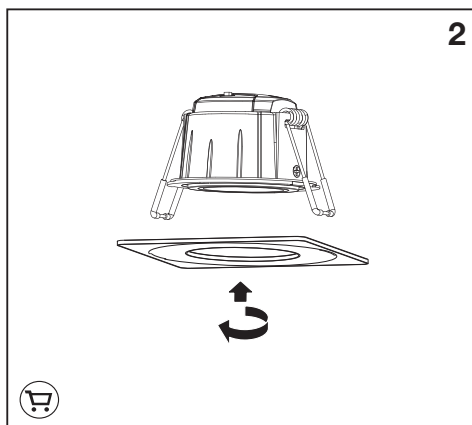

5

6

7

SPOT COVERABLE

EAN	EAN		Color		Height	Length	Diameter
SPOT COVERABLE FIX 	4099854098406	SP COV RING FIX ROUND BK	BLACK		-	-	81.5
	4099854098437	SP COV RING FIX ROUND BN	BRUSHED NICKEL		-	-	81.5
	4099854099274	SP COV RING FIX SQUARE BN	BRUSHED NICKEL		81.5	81.5	-
	4099854099304	SP COV RING FIX SQUARE WT	WHITE		81.5	81.5	-
	4099854099335	SP COV RING FIX SQUARE BK	BLACK		81.5	81.5	-
SPOT COVERABLE ADJUSTABLE 	4099854097911	SP COV RING ADJ ROUND BK	BLACK		-	-	81.5
	4099854097935	SP COV RING ADJ ROUND BN	BRUSHED NICKEL		-	-	81.5
	4099854097959	SP COV RING ADJ SQUARE BN	BRUSHED NICKEL		81.5	81.5	-
	4099854097973	SP COV RING ADJ SQUARE WT	WHITE		81.5	81.5	-
	4099854097997	SP COV RING ADJ SQUARE BK	BRUSHED NICKEL		81.5	81.5	-